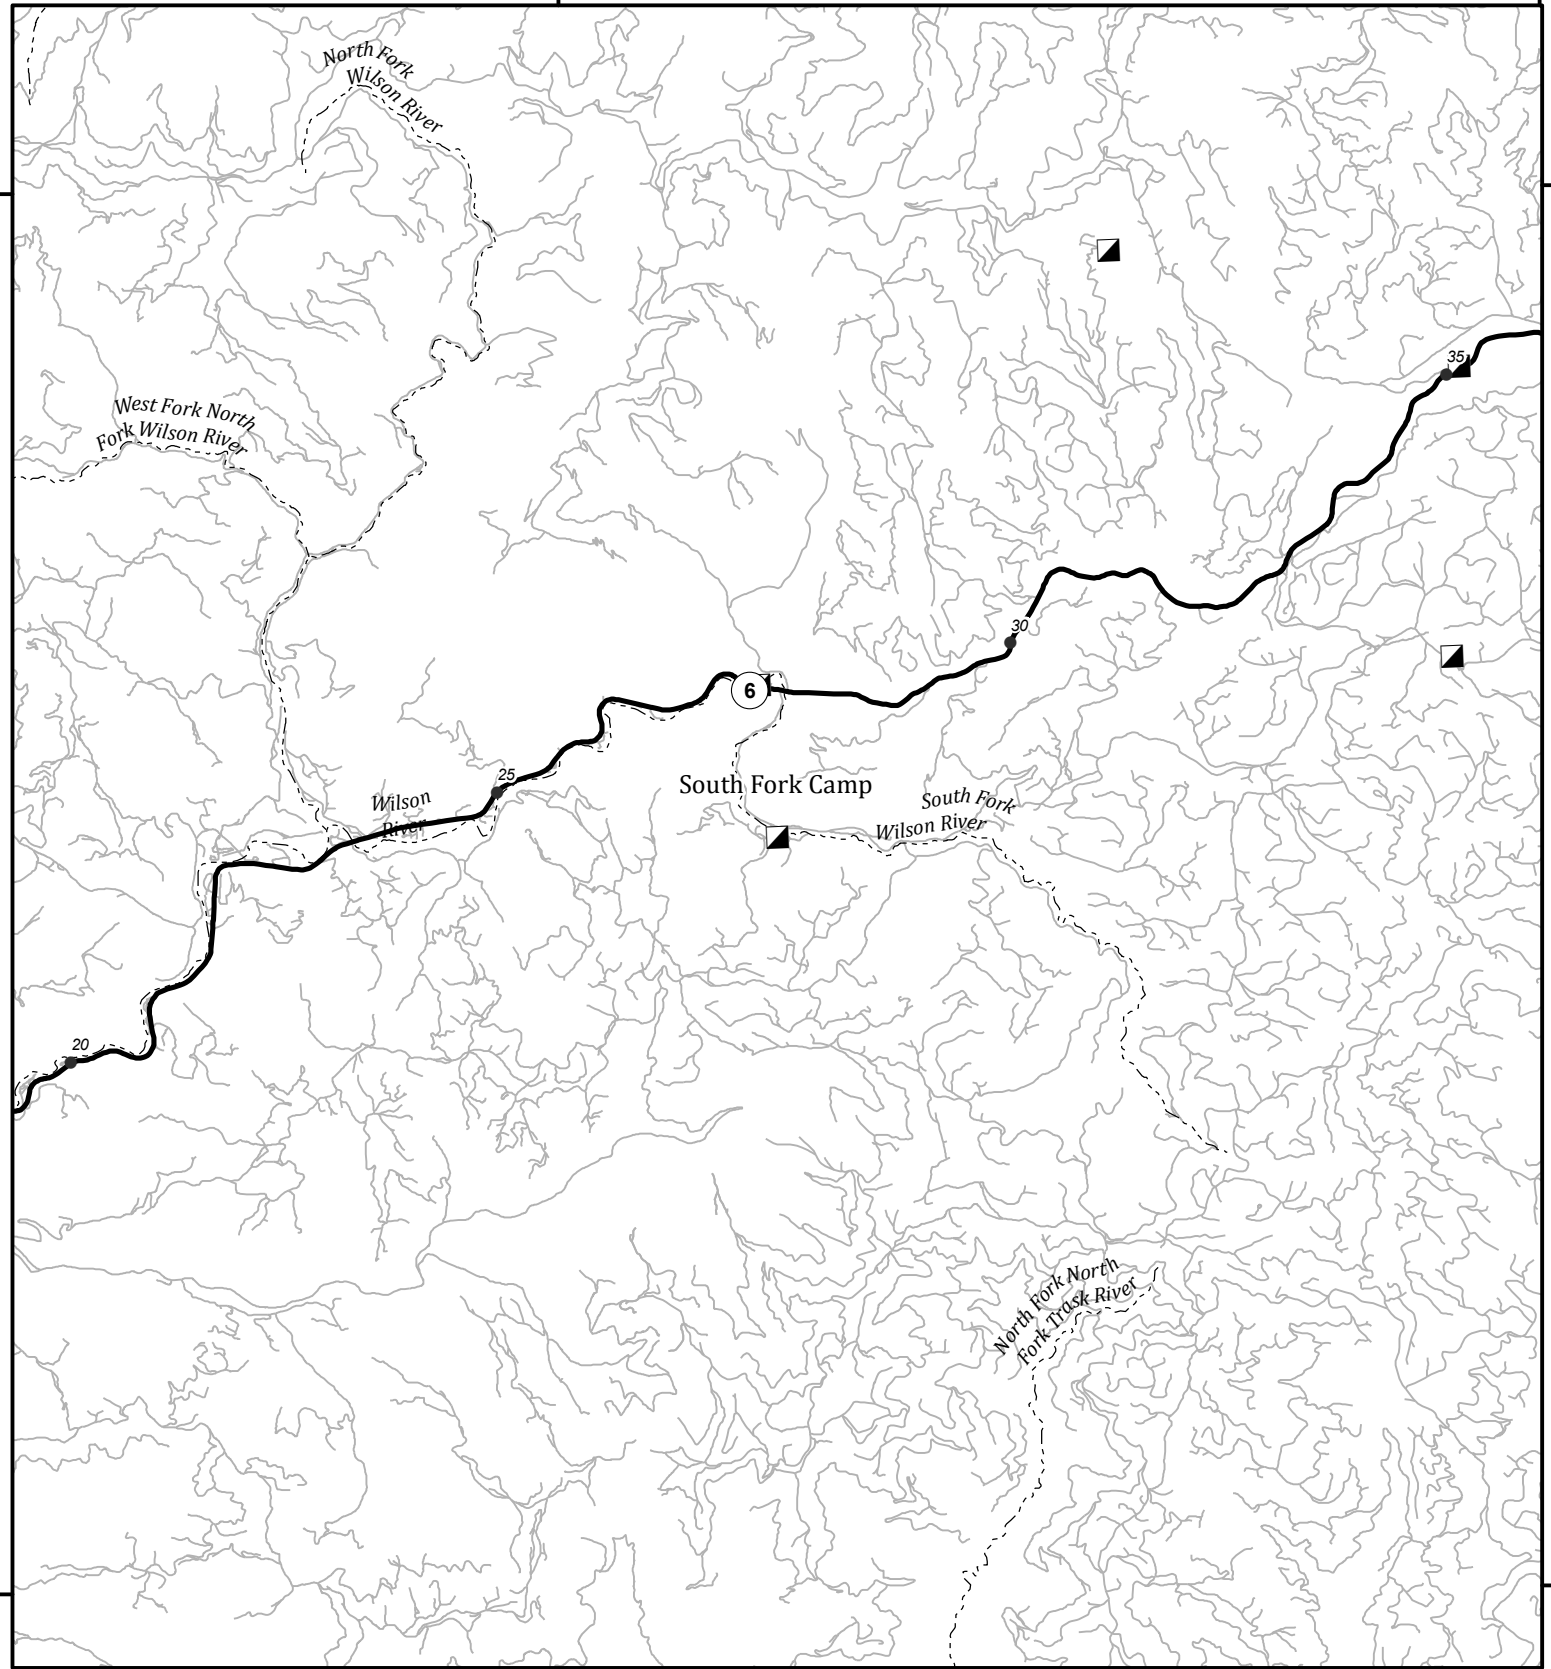

-123°30'

-123°20'

45°40'

45°40'

45°30'

45°30'

-123°30'

May 20, 2015, ODF GIS Oregon Lambert
 Fire_Camp_Letter_2015.mxd EPSG 2992 NAD 83

● Mileposts
 ◼ Fire Camp
 - - - - Rivers
T1N R6W S8 NWNW
 N 45.589737°
 W -123.463605°
Address:
 , OR, 97

Directions:
 From N:
 From S:
 From E:
 From W:

South Fork Camp
 ODF NWO Forest Grove, Fire Camp Travel Map